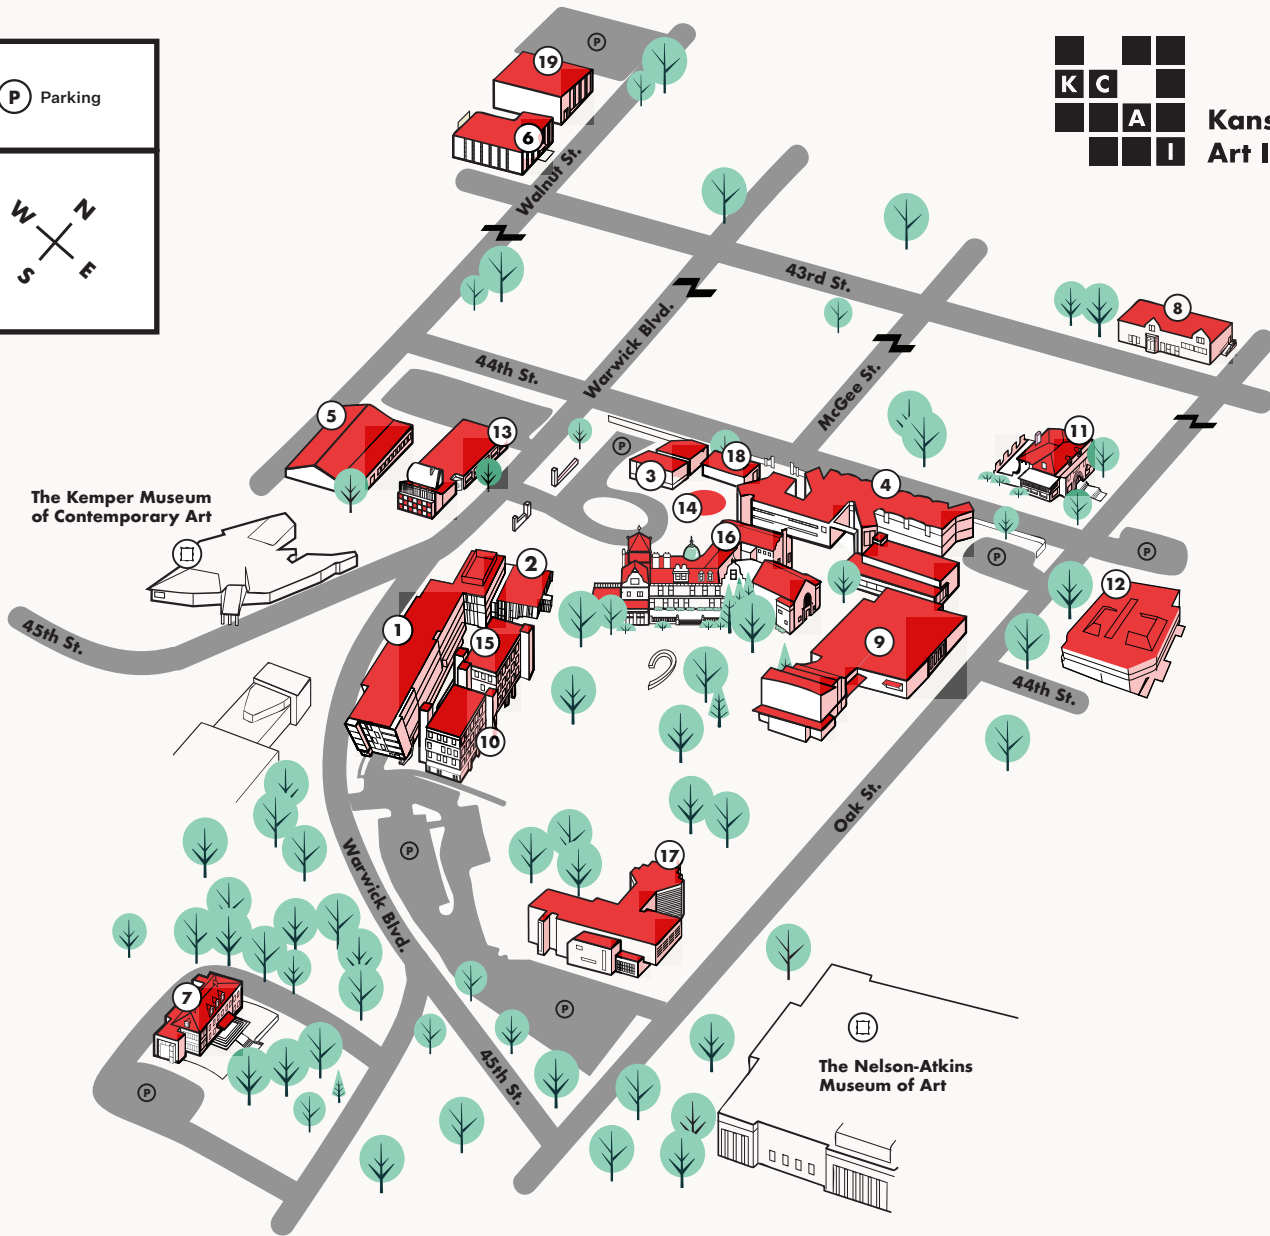

CAMPUS MAP

1. Barbara Marshall Residence Hall
 • Campus Security
 • Sherman Family Student Union

2. Café Nerman and Wylie Dining

3. David T. Beals III Studios for Art and Technology

4. East Building
 • Central Shop
 • Filmmaking
 • Photography
 • Printmaking

5. Foundation Studios

6. H&R Block Artspace

7. Jannes Library & Learning Center
 • Campus Technology
 • Computer Lab

8. Foundation North

9. Junius B. Irving Building
 • Graphic Design
 • Irving Amphitheater
 • Product Design

10. KCAI Underground
 • Art Supply Store
 • Mail Room
 • Print Center

11. Mineral Hall
 • Herb Kohn Center for Social Practice

12. Paul and Linda DeBruce Hall
 • Disability and Academic Support Services
 • Entrepreneurial Studies
 • Financial Aid
 • Liberal Arts
 • Ronald Cattelino Center for Student Services
 -Academic Advising
 -Career Services
 -Counseling Services
 -Dean of Students

17. William T. Kemper Painting Studios
 • Warren Rosser Gallery

18. William Volker Building
 • Sculpture

19. The Warehouse
 • Fiber