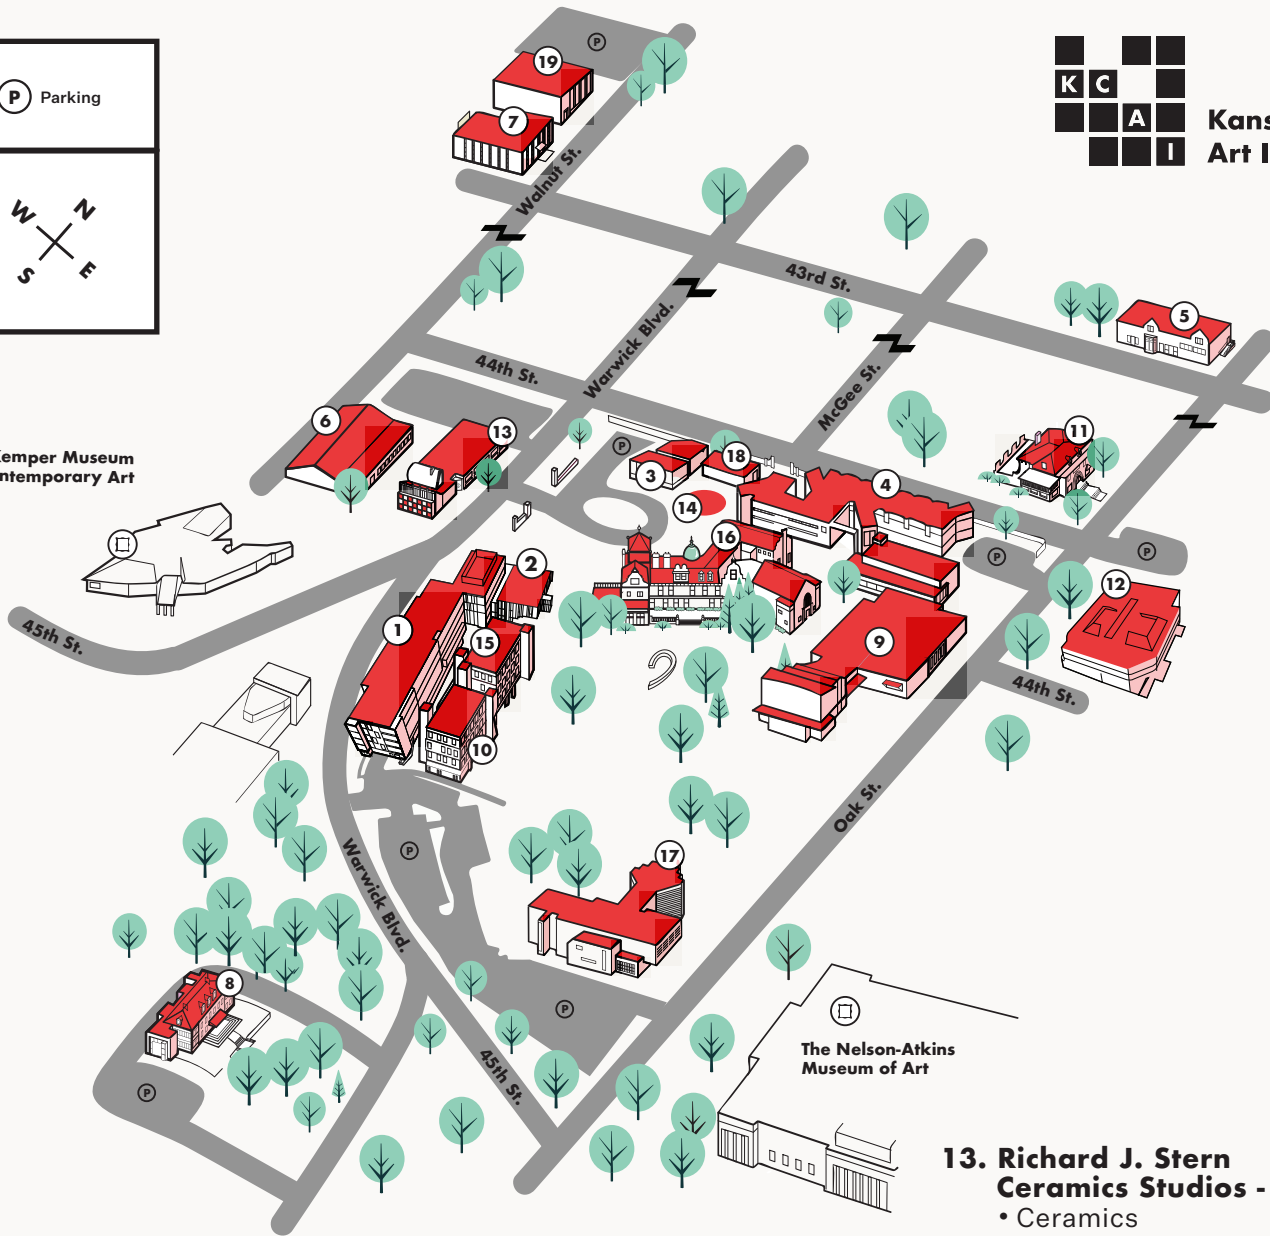

The Kemper Museum of Contemporary Art

The Nelson-Atkins Museum of Art

1. Barbara Marshall Residence Hall

- Campus Security
- Sherman Family Student Union

2. Café Nerman and Wylie Dining

3. David T. Beals III Studios for Art and Technology - DTB3

4. East Building - EB

- Central Shop
- Filmmaking
- Photography
- Printmaking

5. Foundation North - JG

6. Foundation Studios - FS

7. H&R Block Artspace

8. Jannes Library & Learning Center - JA

- Campus Technology
- Computer Lab

16. Vanderslice Hall

- Academic Affairs
- Admissions
- Advancement
- Alumni Relations
- Business Office
- Communications
- Epperson Auditorium - **EA**
- Human Resources
- President's Office
- Professional Practice Center

17. William T. Kemper Painting Studios - PA

- Lester Goldman Gallery

18. William Volker Sculpture Studios - VB

- Sculpture

19. The Warehouse - WH

- Fiber