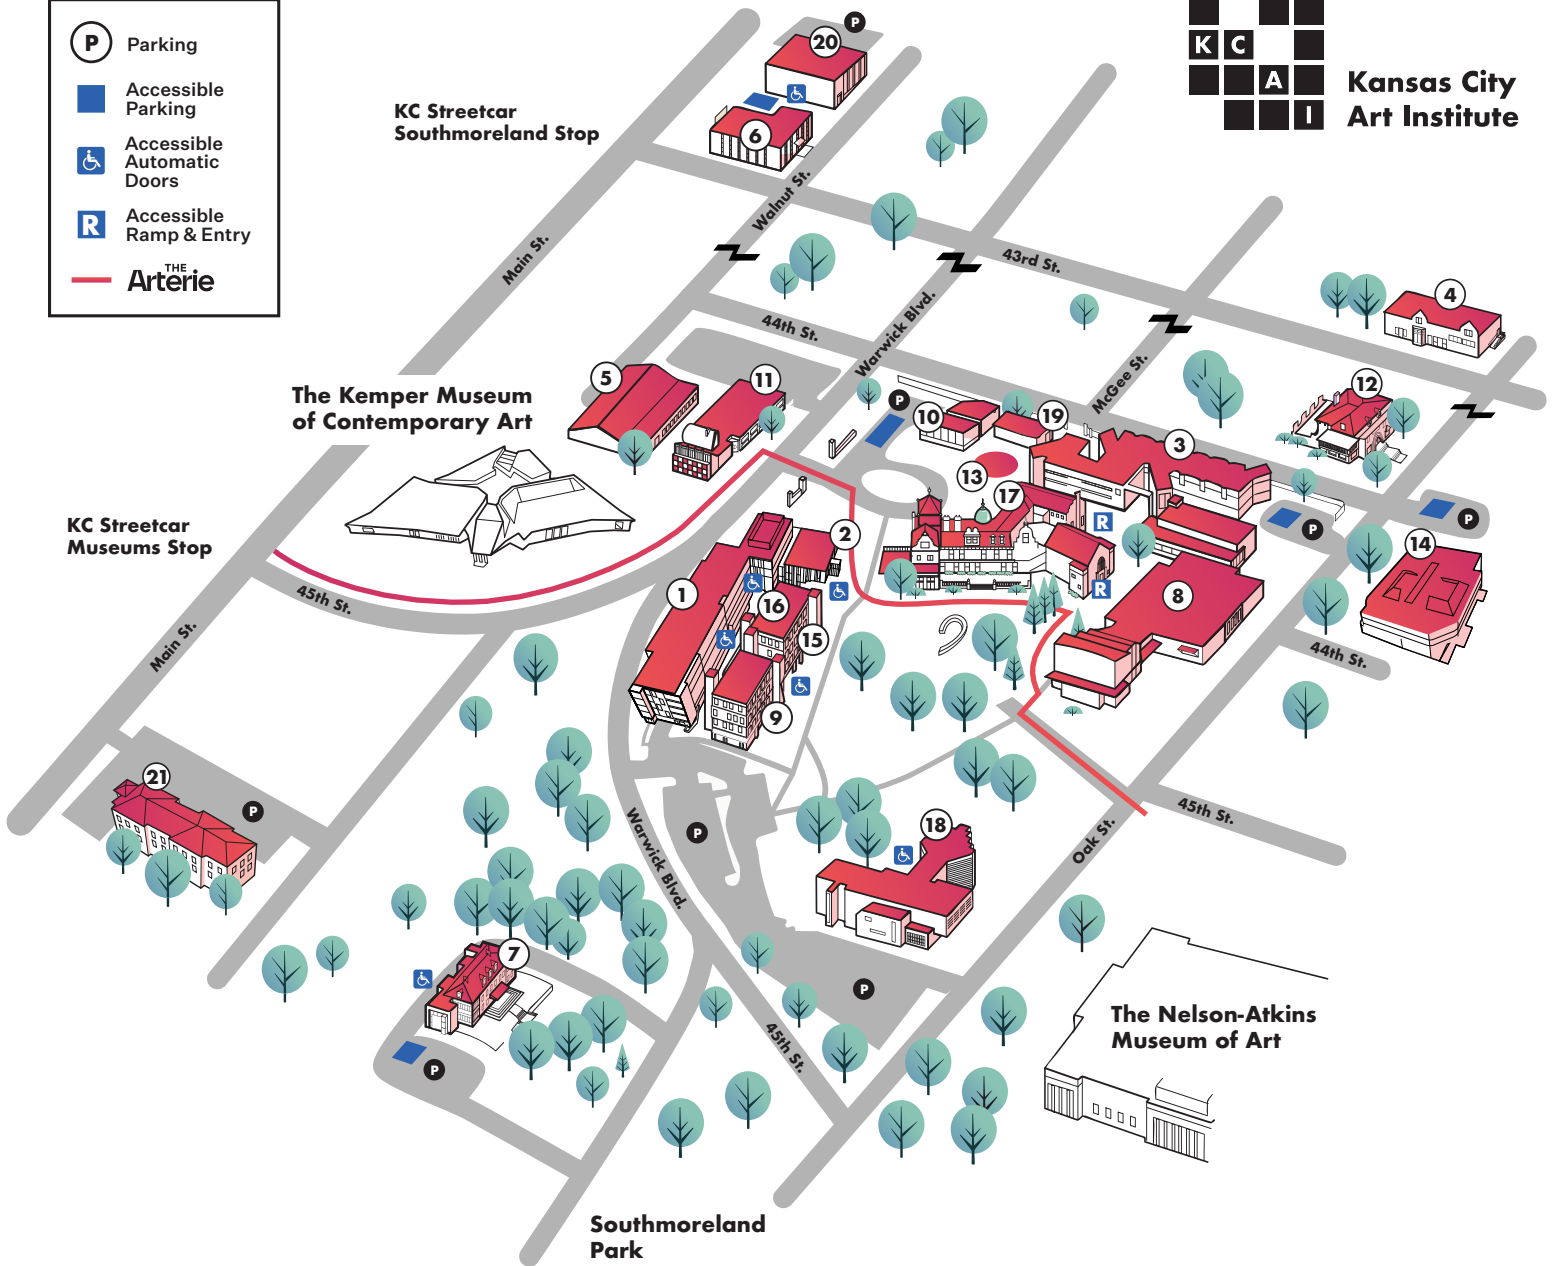

P Parking

■ Accessible Parking

♿ Accessible Automatic Doors

R Accessible Ramp & Entry

— THE Arterie

- 1. Barbara Marshall Residence Hall**
 - Campus Security
 - Sherman Family Student Union
- 2. Cafe Nerman and Wylie Dining**
- 3. East Building**
 - Central Shop
 - Media Center
 - Filmmaking
 - Photography
 - Printmaking
- 4. Foundation North**
- 5. Foundation West**
- 6. Emily & Todd Voth Artspace**
 - Herb Kohn Center for Social Practice

- 7. Janes Library & Learning Center**
 - Wellness Center
 - Campus Technology
 - Computer Lab
 - Marketing and Communications
- 8. Junius B. Irving Design Studios**
 - Graphic Design
 - Product Design
 - Irving Amphitheater
- 9. KCAI Underground**
 - Art Supply Store
 - Mail Room
 - Print Center
- 10. David T. Beals III Studios for Art and Technology**
- 11. Richard J. Stern Ceramics Studios**

- 12. Mineral Hall**
 - Academic Affairs
 - Professional Practice Center
 - Alumni Relations
- 13. Rowland Commons**
- 14. Paul and Linda DeBruce Hall**
 - Entrepreneurial Studies
 - Liberal Arts
 - Ronald Cattellino Center for Student Services
 - Academic Advising
 - Counseling Services
 - Dean of Students
 - Disability and Academic Support Services
 - Financial Aid
 - Registrar
- 15. KCAI Gallery**

- 16. Tony Jones Studios**
 - Animation
 - Illustration
- 17. Vanderslice Hall**
 - Admissions
 - Welcome Center
 - Advancement
 - Business Office
 - Epperson Auditorium
 - Human Resources
 - President's Office
- 18. William T. Kemper Painting Studios**
 - Lester Goldman Gallery
- 19. William Volker Sculpture Studios**
- 20. The Warehouse**
 - Fiber
- 21. KCAI Studio Apartments**