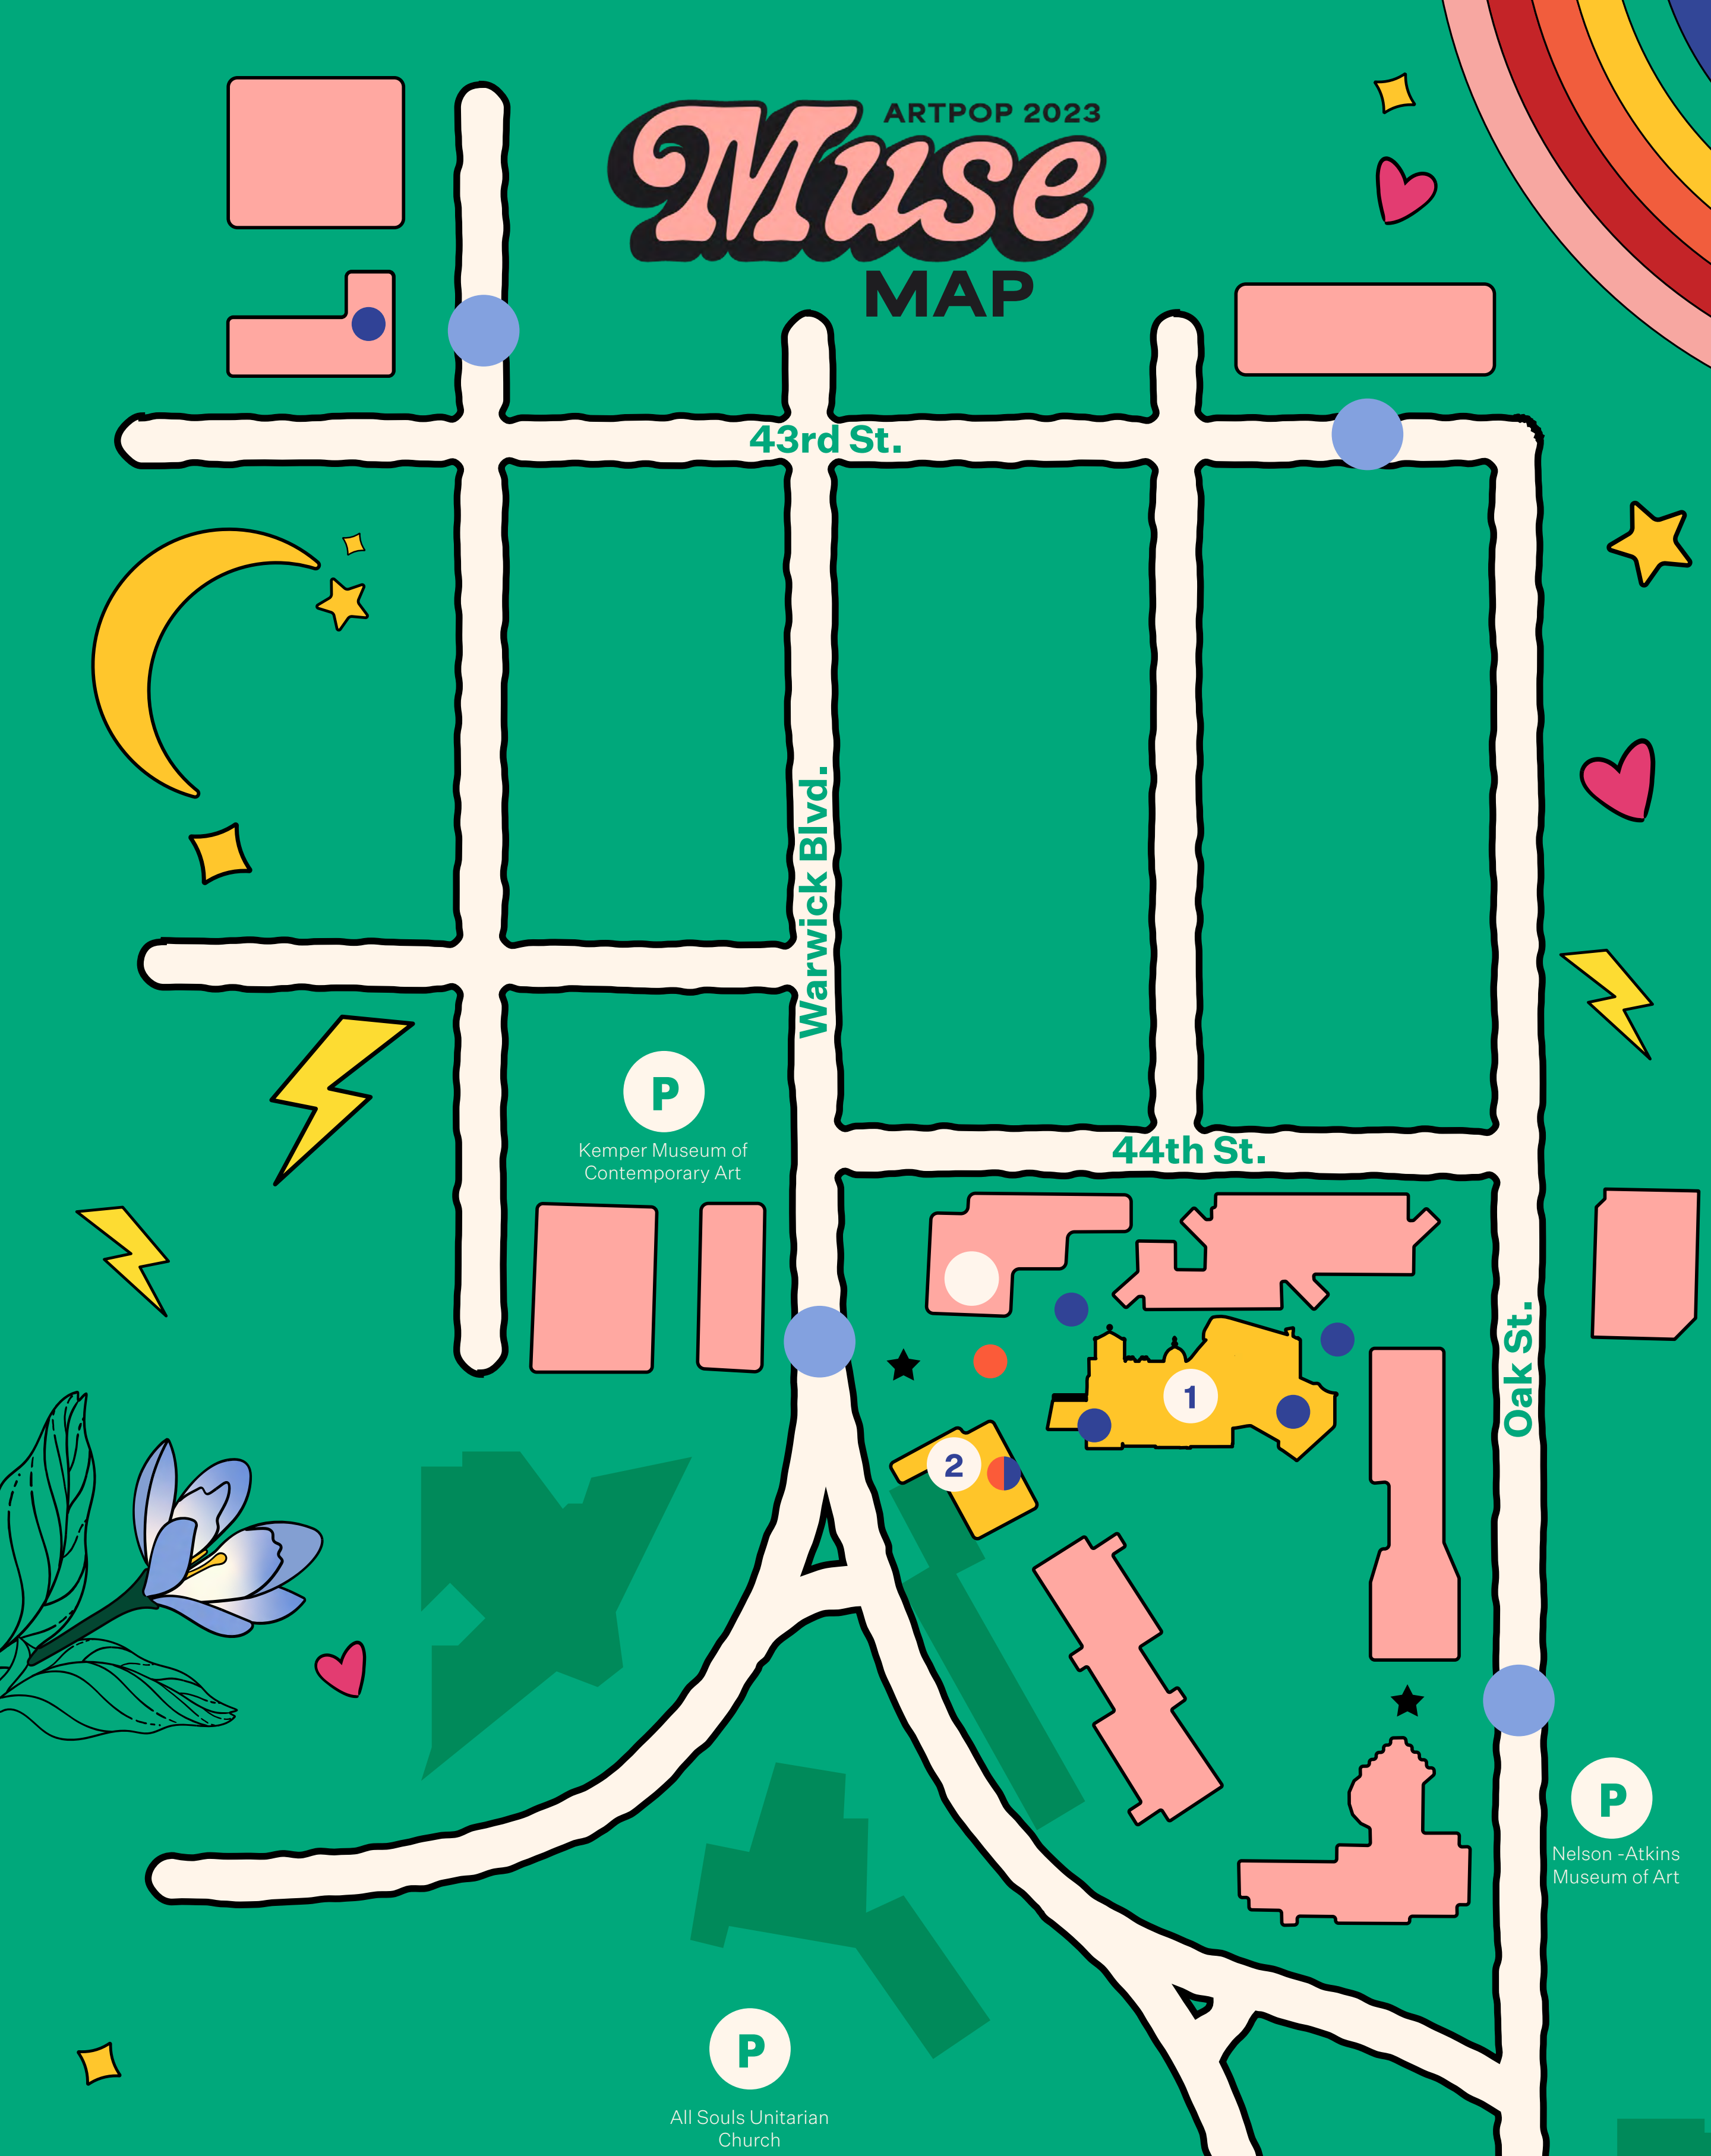

Muse MAP

ARTPOP 2023

- 1 Vanderslice Hall**
• ArtPop Lounge
- 2 Wylie Dining and Café Nerman**
- 3 David T. Beals III Studios for Art and Technology**
- 4 William Volker Building**
• Sculpture
- 5 Richard J. Stern Building**
• Ceramics
- 6 Foundation West**
- 7 Foundation North**
- 8 The Warehouse**
• Fiber
- 9 H&R Block Artspace**
• 2023 Annual BFA Exhibition

- 10 Junius B. Irving Building**
• Graphic Design
• Product Design
• Animation
- 11 Tony Jones Studios**
• Illustration
- 12 KCAI Gallery**
• 2023 Annual BFA Exhibition
- 13 William T. Kemper Painting Studios**
- 14 Paul and Linda DeBruce Hall**
• Art History
• Creative Writing
- 15. The East Building**
• Filmmaking
• Photography
• Printmaking

P
Kemper Museum of Contemporary Art

P
Nelson -Atkins Museum of Art

P
All Souls Unitarian Church

- P** Parking
- Bar
- Food
- Trolley Stop
- ★** Entrance
- Event Venue**
- Studios**