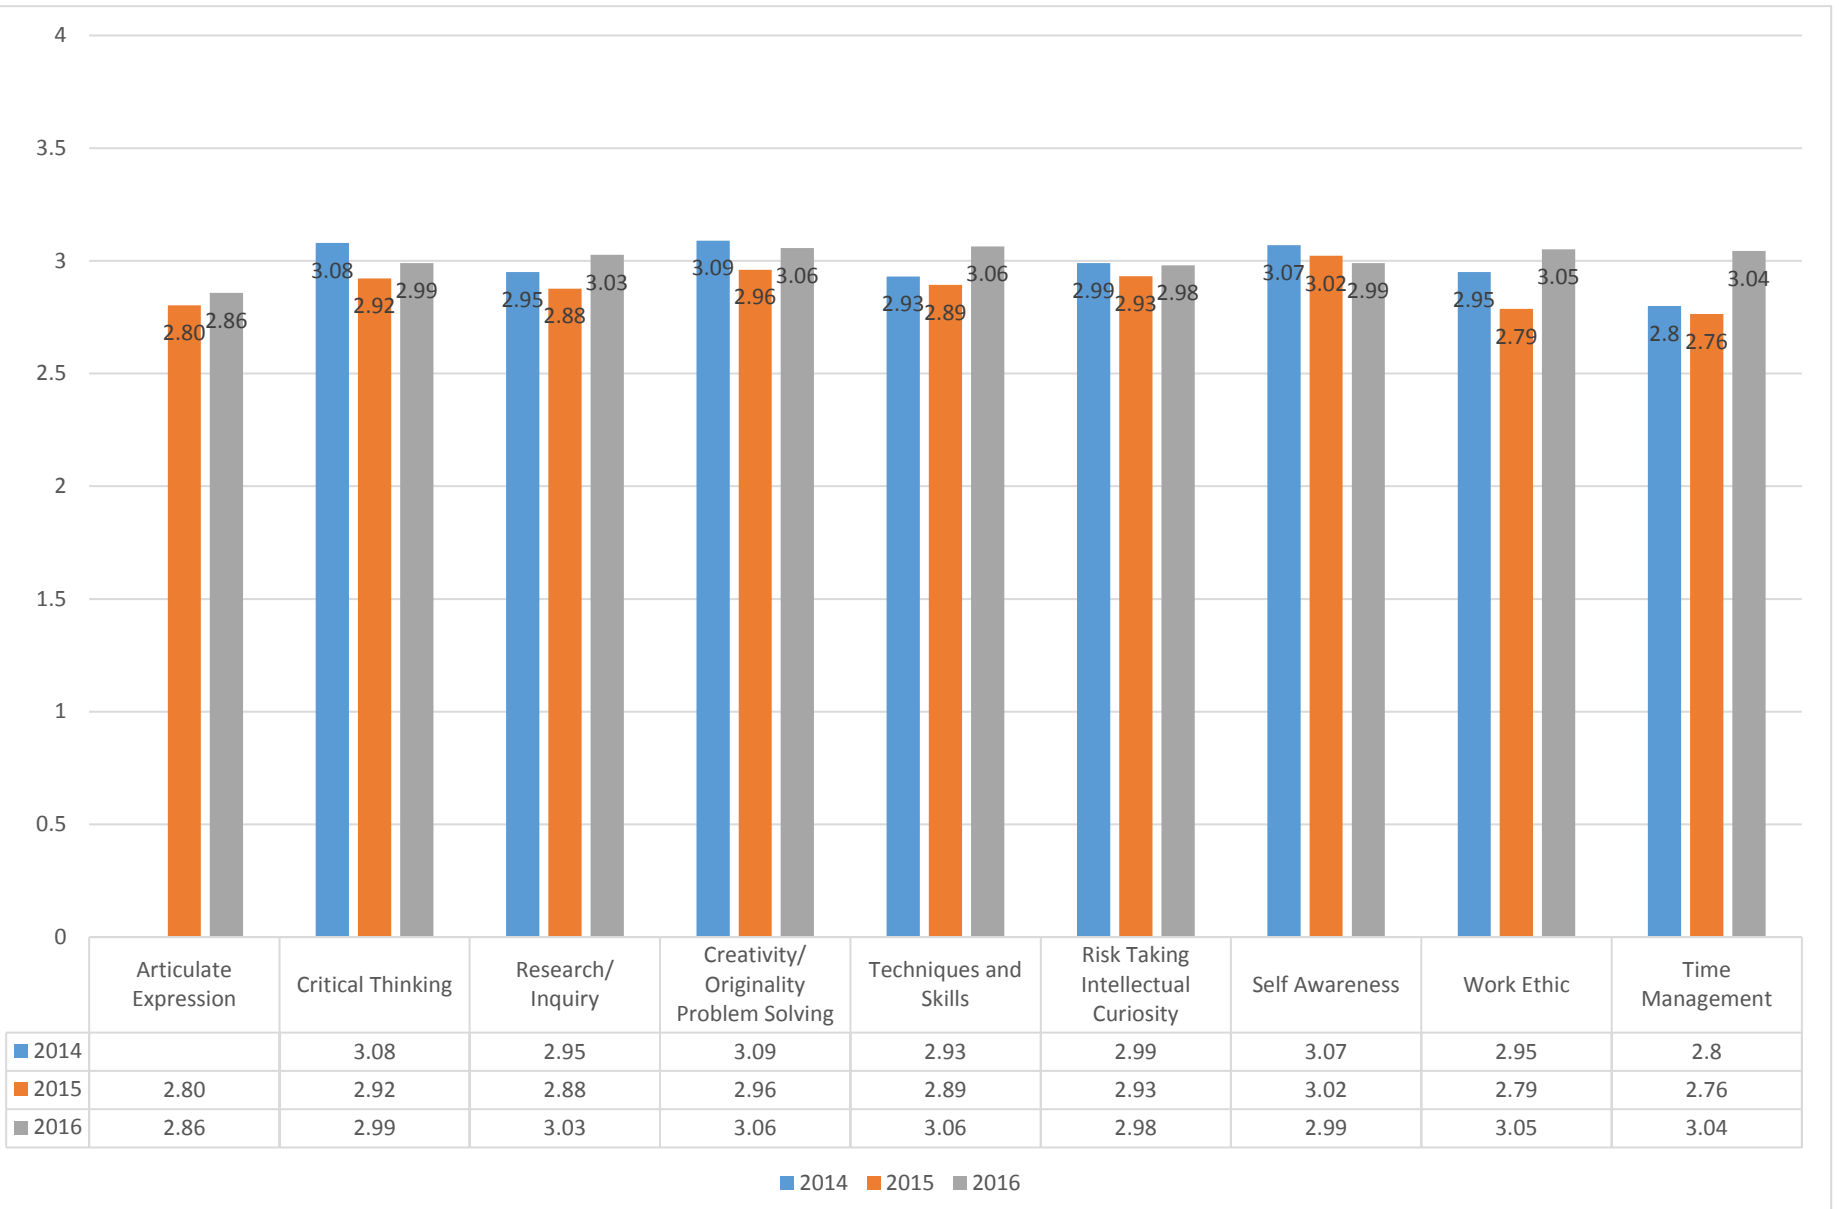

Foundation

Student Learning Outcomes

Three year comparison 2014-2016

Foundation

Student Learning Outcomes

Three year comparison 2014-2016