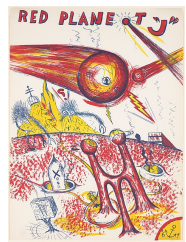

H.C. Westermann

American, 1922-1981

Green Planet, 1967

lithograph on paper

KCAI Impressions, Collection of Kansas City Art Institute

H.C. Westermann

American, 1922-1981

Red Planet J, 1967